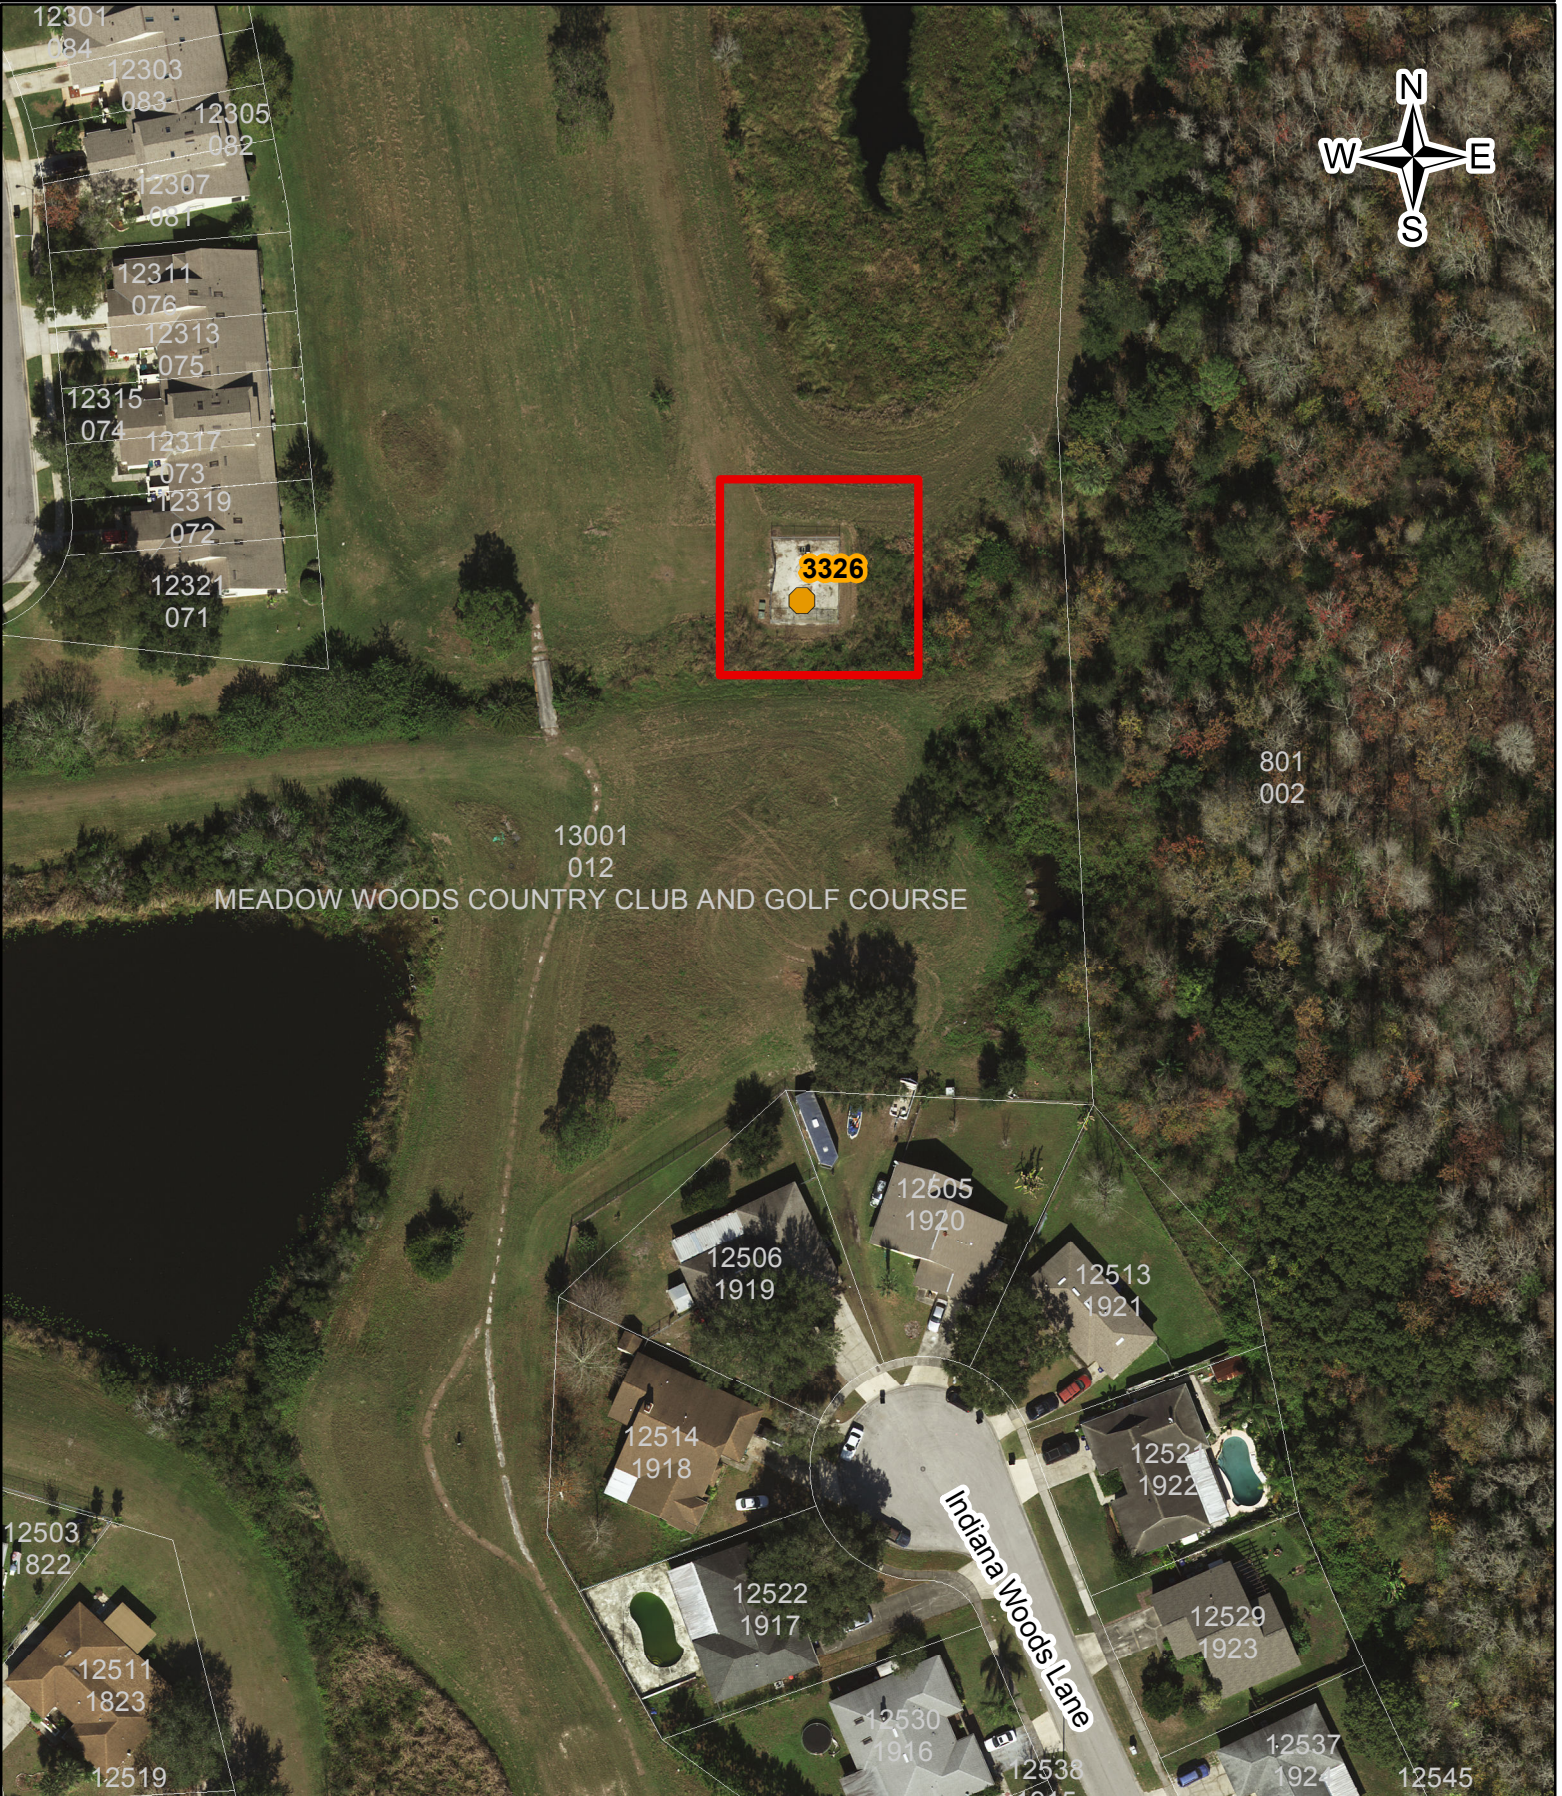

LOCATION: South  
PS 3315 Summerset Village  
4996 Williamsburg Drive  
Orlando, FL 32821  
Line Item #22  
Area: 9,062.06 Square Feet

ORANGE COUNTY UTILITIES  
FIELD SERVICES DIVISION  
PUMP STATION LANDSCAPE MAINTENANCE

LOCATION: South  
PS 3325 Meadow Woods 1  
852 California Woods Circle  
Orlando, FL 32824  
Line Item #23  
Area: 8,136.18 Square Feet

ORANGE COUNTY UTILITIES  
FIELD SERVICES DIVISION  
PUMP STATION LANDSCAPE MAINTENANCE

LOCATION: South  
PS 3326 Meadow Woods 3  
12319 Augusta Woods Circle  
Orlando, FL 32824  
Line Item #24  
Area: 6,549.50 Square Feet

ORANGE COUNTY UTILITIES  
FIELD SERVICES DIVISION  
PUMP STATION LANDSCAPE MAINTENANCE

12032  
5001

Turtle Cay Circle

LOCATION: South  
PS 3541 Lake Eve  
11765 International Drive  
Orlando, FL 32821  
Line Item #29  
Area: 94,387.54 Square Feet