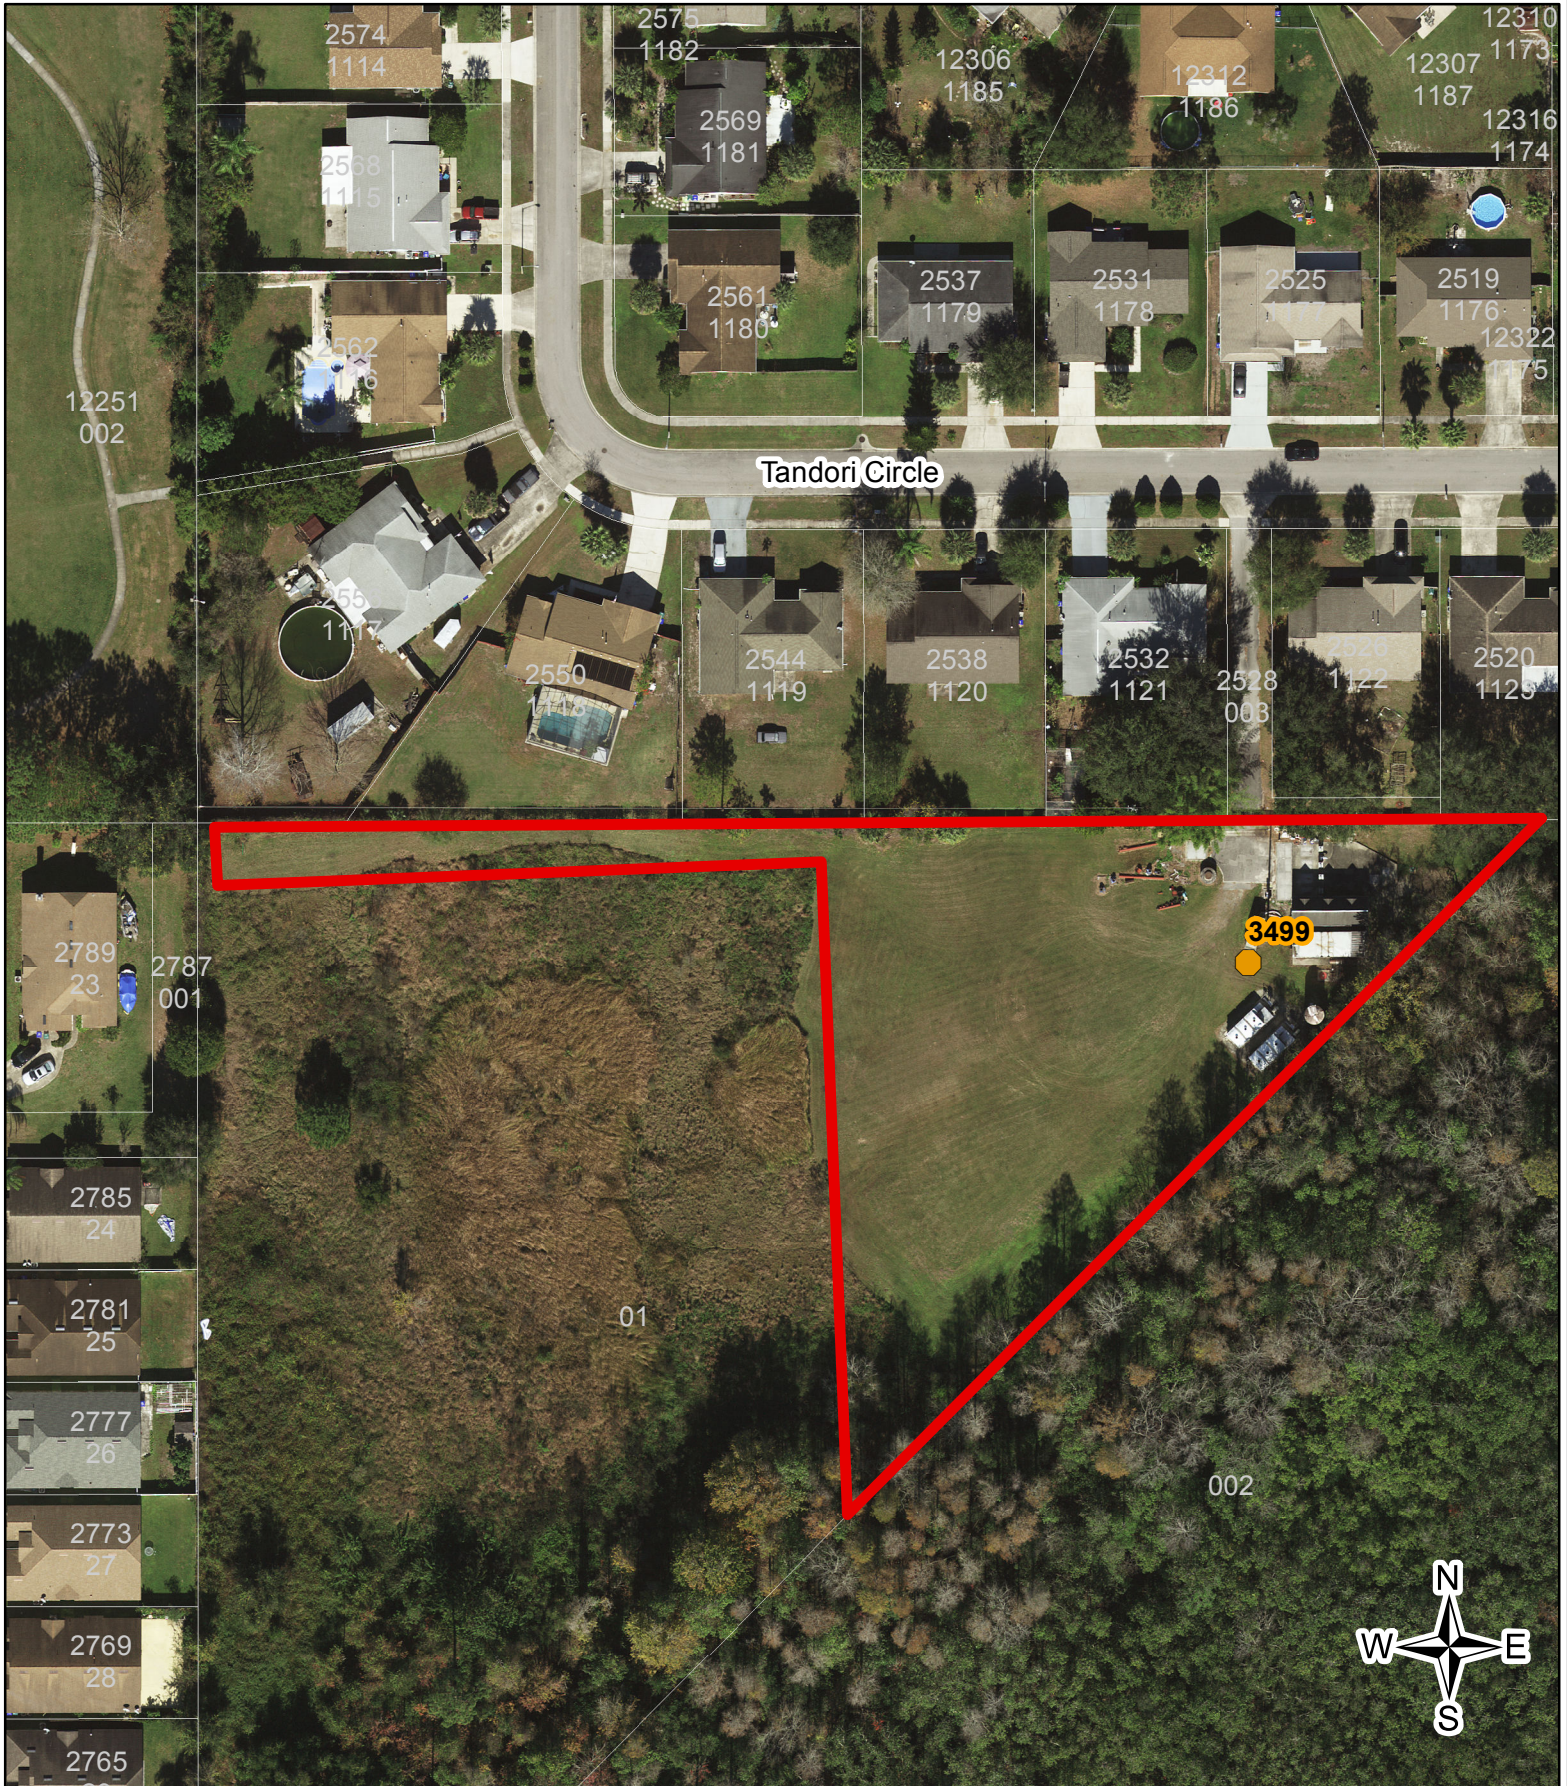

LOCATION: South  
PS 3315 Summerset Village  
4996 Williamsburg Drive  
Orlando, FL 32821  
Line Item #22  
Area: 9,062.06 Square Feet

ORANGE COUNTY UTILITIES  
FIELD SERVICES DIVISION  
PUMP STATION LANDSCAPE MAINTENANCE

LOCATION: South  
PS 3326 Meadow Woods 3  
12319 Augusta Woods Circle  
Orlando, FL 32824  
Line Item #24  
Area: 6,549.50 Square Feet

ORANGE COUNTY UTILITIES  
FIELD SERVICES DIVISION  
PUMP STATION LANDSCAPE MAINTENANCE

LOCATION: South  
PS 3498 Orange Wood East  
3104 Taft Vineland Road  
Orlando, FL 32837  
Line Item #26  
Area: 8,260.93 Square Feet

ORANGE COUNTY UTILITIES  
FIELD SERVICES DIVISION  
PUMP STATION LANDSCAPE MAINTENANCE

LOCATION: South  
PS 3499 South Central  
2528 Tandori Circle  
Orlando, FL 32837  
Line Item #27  
Area: 57,475.76 Square Feet

ORANGE COUNTY UTILITIES  
FIELD SERVICES DIVISION  
PUMP STATION LANDSCAPE MAINTENANCE