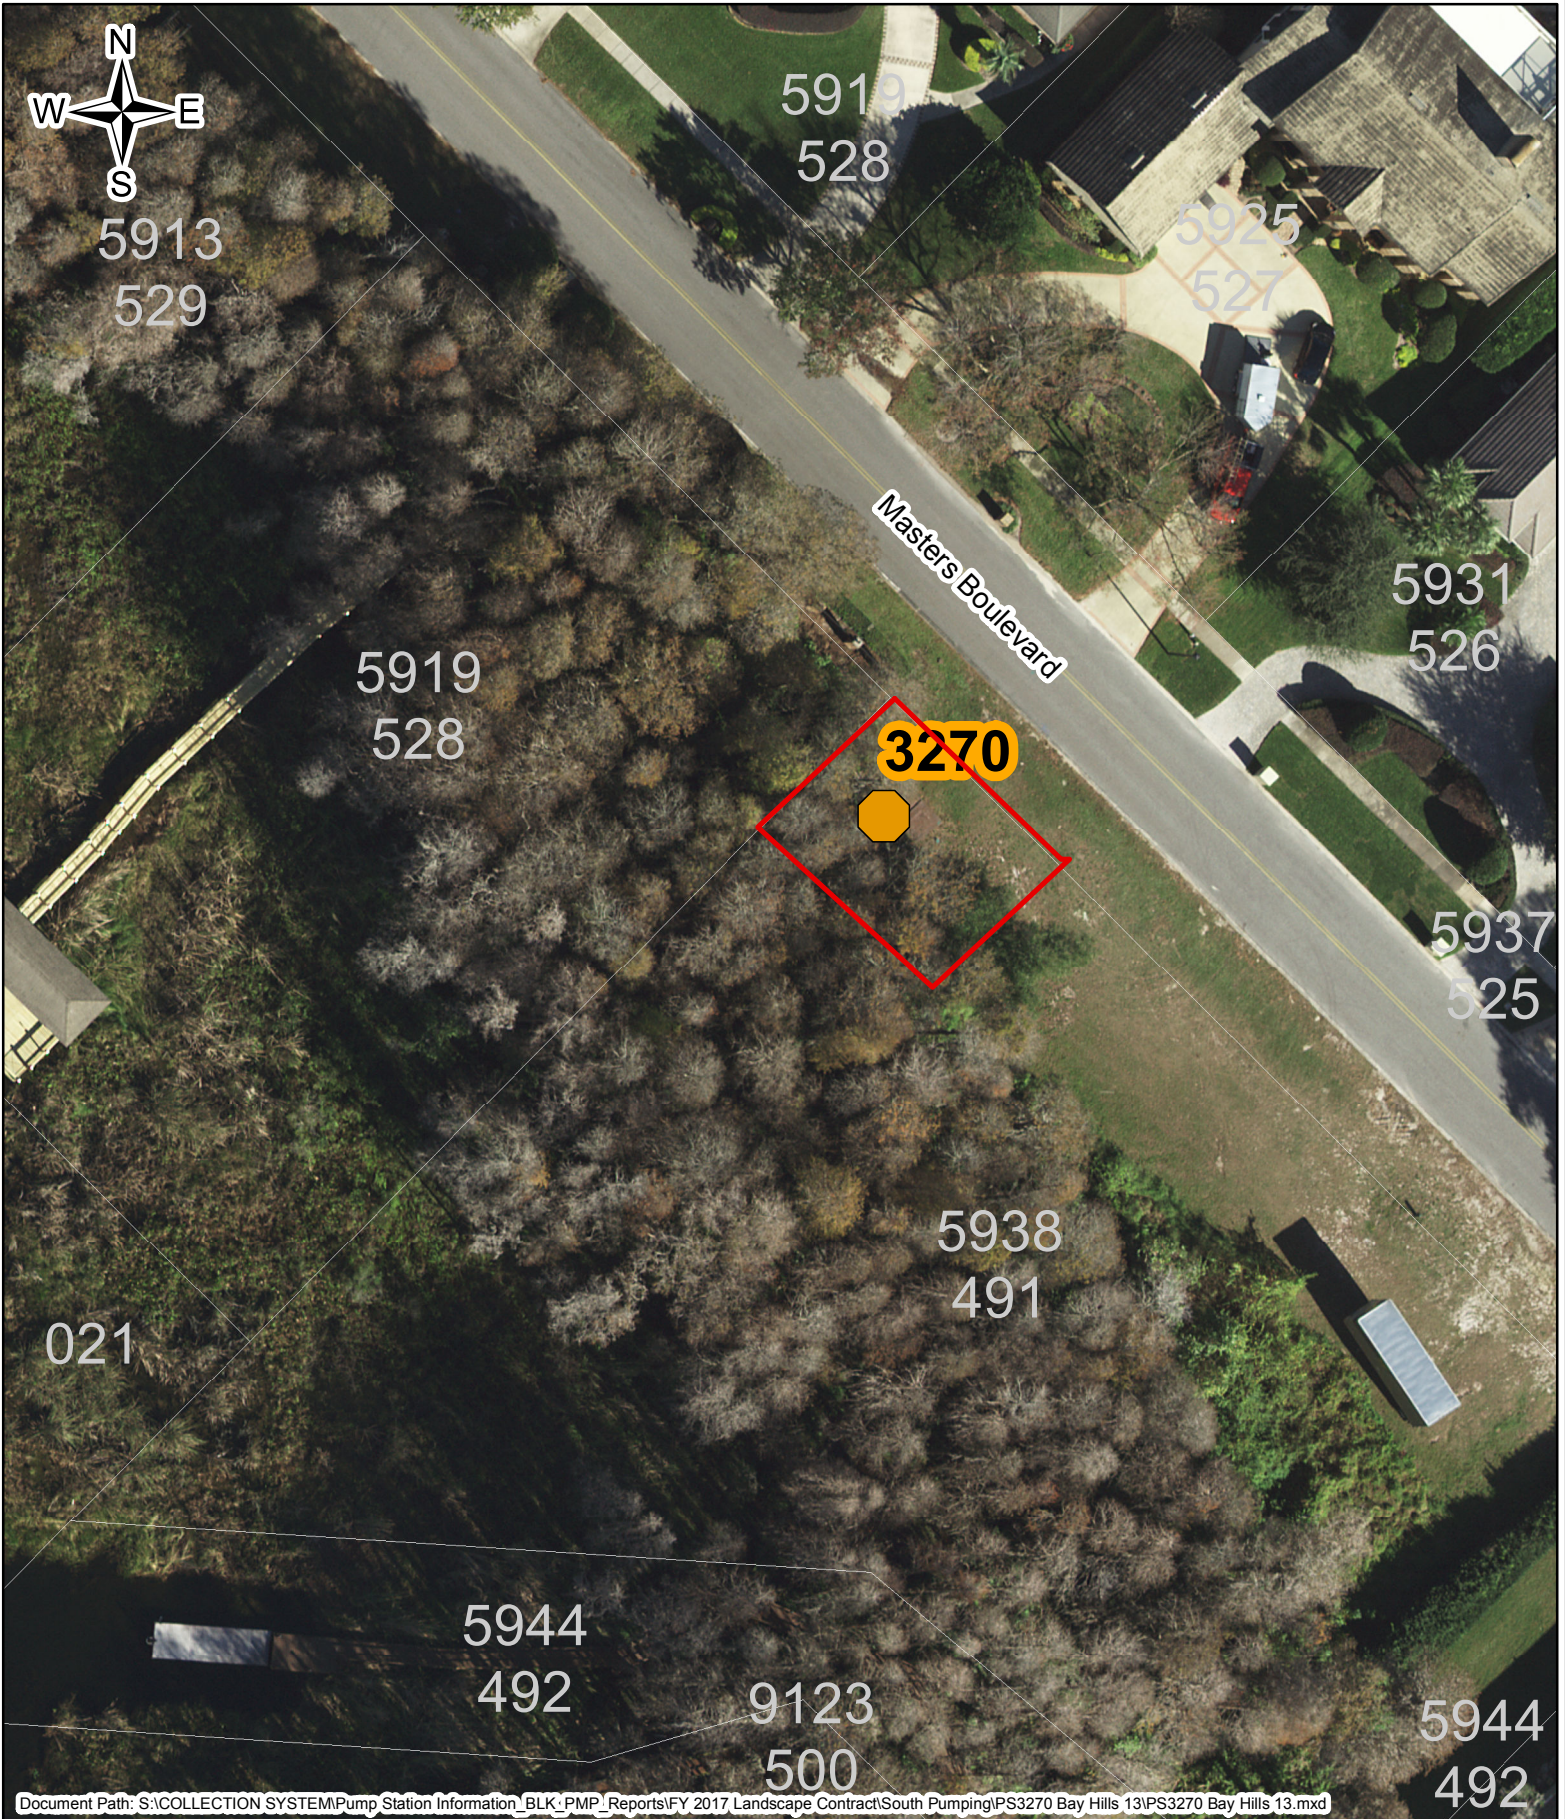

# Y17-1026-DG MAPS 3

LOCATION: South  
PS 3270 Bay Hills 13  
5930 Masters Boulevard  
Orlando, FL 32819  
Line Item #21  
Area: 2,039.18 Square Feet

ORANGE COUNTY UTILITIES  
FIELD SERVICES DIVISION  
PUMP STATION LANDSCAPE MAINTENANCE

LOCATION: South  
PS 3315 Summerset Village  
4996 Williamsburg Drive  
Orlando, FL 32821  
Line Item #22  
Area: 9,062.06 Square Feet

ORANGE COUNTY UTILITIES  
FIELD SERVICES DIVISION  
PUMP STATION LANDSCAPE MAINTENANCE

LOCATION: South  
PS 3326 Meadow Woods 3  
12319 Augusta Woods Circle  
Orlando, FL 32824  
Line Item #24  
Area: 6,549.50 Square Feet

ORANGE COUNTY UTILITIES  
FIELD SERVICES DIVISION  
PUMP STATION LANDSCAPE MAINTENANCE

12032  
5001

Turtle Cay Circle

LOCATION: South  
PS 3541 Lake Eve  
11765 International Drive  
Orlando, FL 32821  
Line Item #29  
Area: 94,387.54 Square Feet