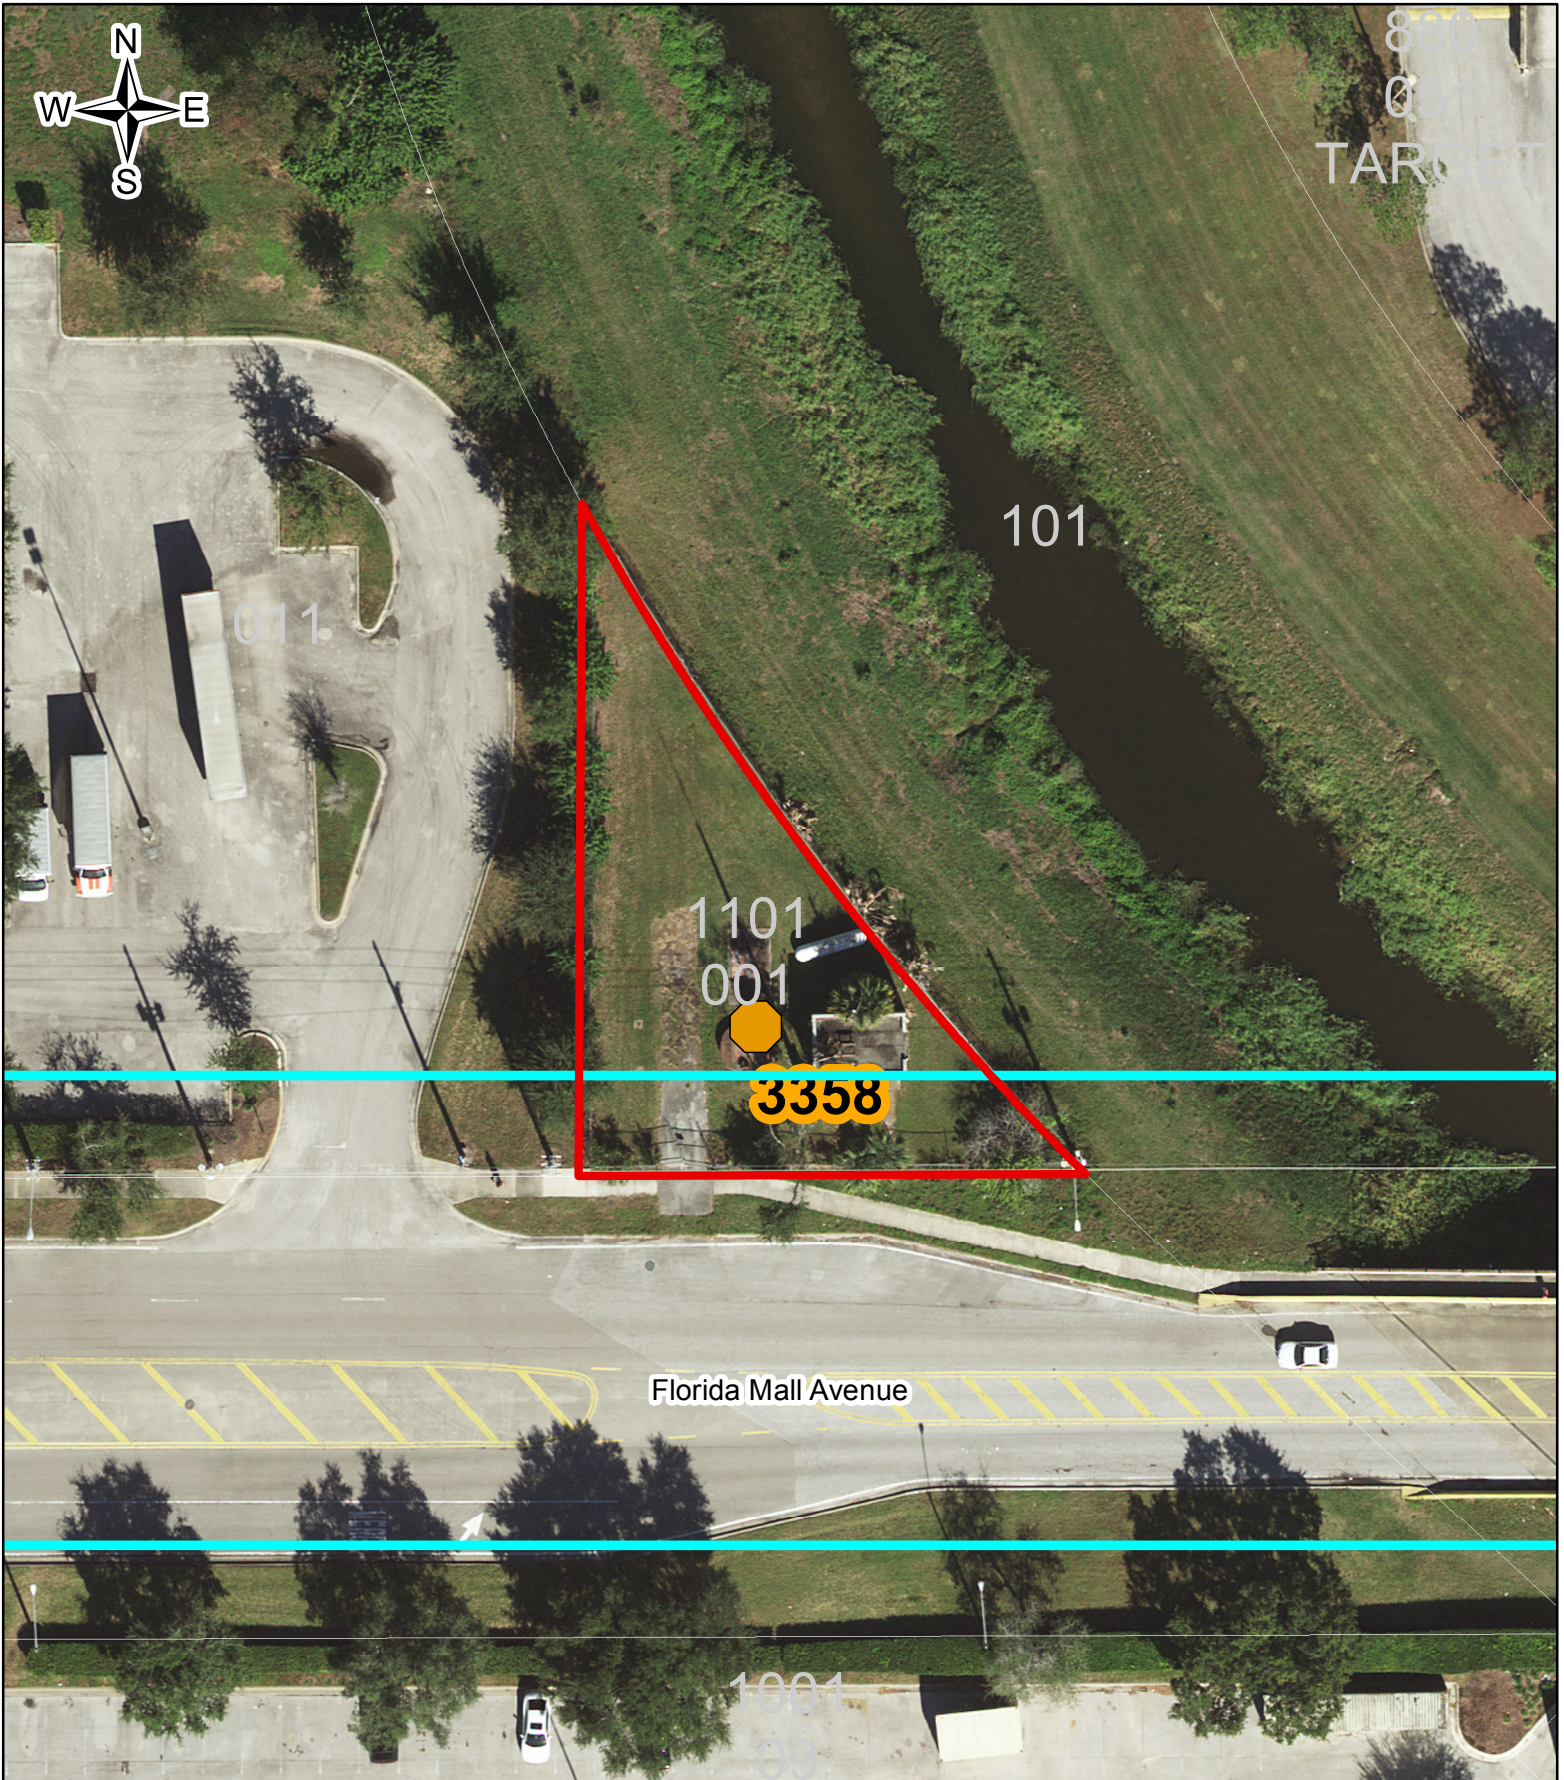

LOCATION: South
PS 3358 Florida Mall
1101 Florida Mall Avenue
Orlando, FL 32809
Line Item #25
Area: 8,042.50 Square Feet

ORANGE COUNTY UTILITIES
FIELD SERVICES DIVISION
PUMP STATION LANDSCAPE MAINTENANCE