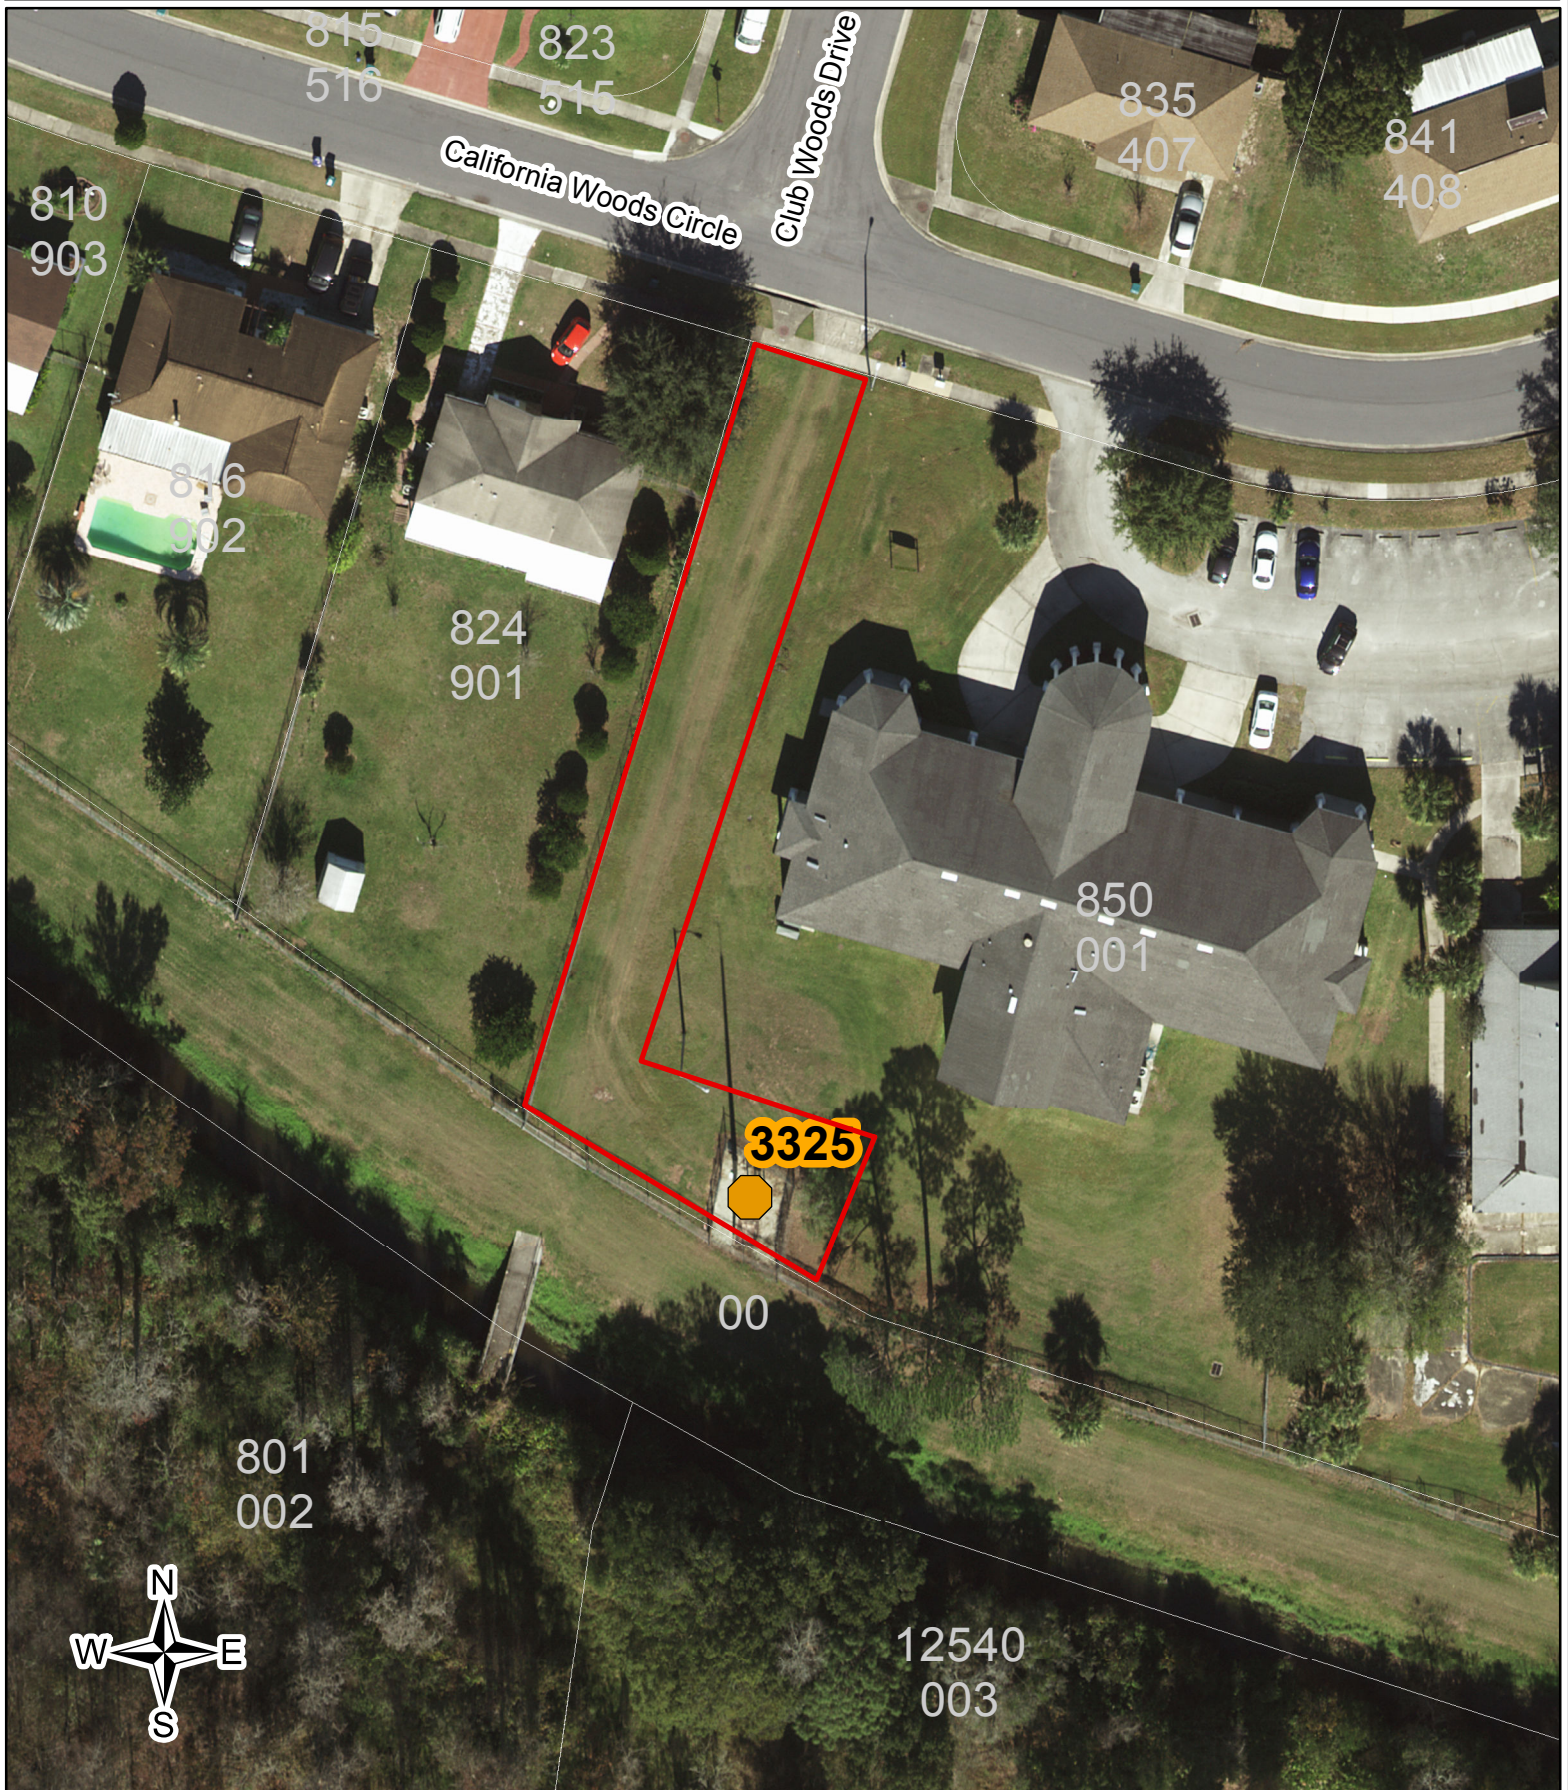

# Y17-1026-DG MAPS 3

LOCATION: South  
PS 3270 Bay Hills 13  
5930 Masters Boulevard  
Orlando, FL 32819  
Line Item #21  
Area: 2,039.18 Square Feet

ORANGE COUNTY UTILITIES  
FIELD SERVICES DIVISION  
PUMP STATION LANDSCAPE MAINTENANCE

LOCATION: South  
PS 3315 Summerset Village  
4996 Williamsburg Drive  
Orlando, FL 32821  
Line Item #22  
Area: 9,062.06 Square Feet

ORANGE COUNTY UTILITIES  
FIELD SERVICES DIVISION  
PUMP STATION LANDSCAPE MAINTENANCE

LOCATION: South  
PS 3326 Meadow Woods 3  
12319 Augusta Woods Circle  
Orlando, FL 32824  
Line Item #24  
Area: 6,549.50 Square Feet

ORANGE COUNTY UTILITIES  
FIELD SERVICES DIVISION  
PUMP STATION LANDSCAPE MAINTENANCE

12032  
5001

Turtle Cay Circle

LOCATION: South  
PS 3541 Lake Eve  
11765 International Drive  
Orlando, FL 32821  
Line Item #29  
Area: 94,387.54 Square Feet