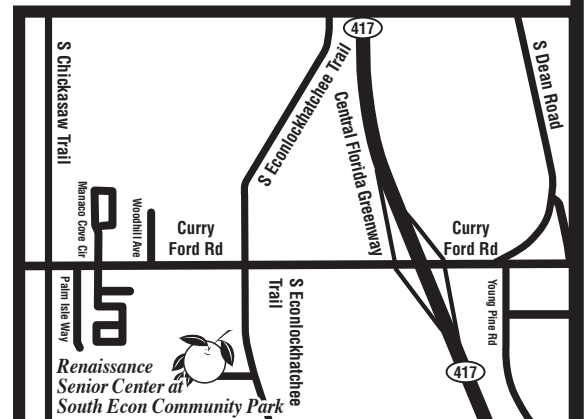

Winter

Bingo

Renaissance
Senior Center

at South Econ Community Park

Every Thursday

2:00 p.m. - 4:00 p.m.

Join us for a fun and exciting afternoon of bingo.

Please bring your own refreshments!

For more information,
please call: (407) 254-9070

3800 South Econlockhatchee Trail,
Orlando, FL 32829

www.OrangeCountyParks.net • www.OrlandoMagicOCFLGyms.net

We embrace the power of diversity. Orange County Parks and Recreation does not discriminate against anyone on the basis of age, race, gender, national origin or disability. ANY SPECIAL NEEDS PLEASE CALL.