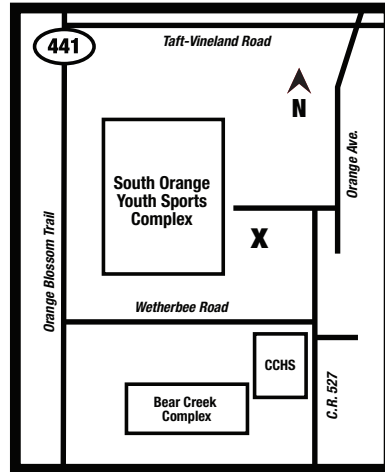

Baseball and Softball Field Rentals

South Orange Complex

11800 South Orange Ave., Orlando FL 32824

South Orange Complex has 8 fields

- #1 - 90' Bases**
60.6' Pitching Distance
- #2 - 90' Bases**
60.6" Pitching Distance
- #3 - 60' Bases**
35', 43', 46, Pitching Distance
Clay infield
- #4 - 60' Bases**
46' Pitching Distance
- #5 - 60' Bases**
46' Pitching Distance
- #6 - 60' Bases**
46' Pitching Distance
- #7 - 50', 60' Bases**
- #8 - 50', 60' Bases**
Clay infield

Bear Creek Complex

1600 Bear Crossing Drive, Orlando, FL 32824

Bear Creek Complex has 4 fields

- #1 - 50', 60', 65' Bases**
38', 44', 50' Pitching Distance
Clay infield
- #2 - 50', 60', 65' Bases**
38', 46', 50' Pitching Distance
Clay infield
- #3 - 80', 90' Bases**
54', 60.6', Pitching Distance
- #4 - 60', 70' Bases**
44', 48' Pitching Distance