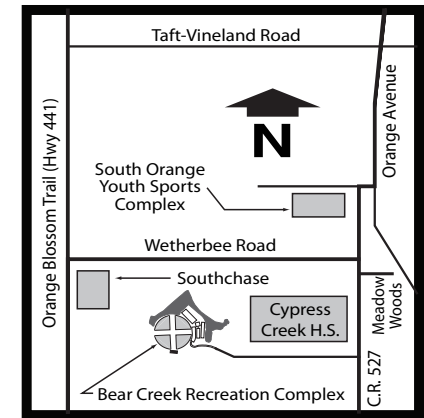

Baseball and Softball Field Rentals

South Orange Complex

11800 South Orange Ave., Orlando FL 32824

South Orange Complex has 8 fields

- #1 - 90' Bases**
60.6' Pitching Distance
- #2 - 90' Bases**
60.6" Pitching Distance
- #3 - 60' Bases**
35', 43', 46, Pitching Distance
Clay infield
- #4 - 60' Bases**
46' Pitching Distance
- #5 - 60' Bases**
46' Pitching Distance
- #6 - 60' Bases**
46' Pitching Distance
- #7 - 50', 60' Bases**
- #8 - 50', 60' Bases**
Clay infield

Bear Creek Complex

1600 Bear Crossing Drive, Orlando, FL 32824

Bear Creek Complex has 4 fields

- #1 - 50', 60', 65' Bases**
38', 44', 50' Pitching Distance
Clay infield
- #2 - 50', 60', 65' Bases**
38', 46', 50' Pitching Distance
Clay infield
- #3 - 80', 90' Bases**
54', 60.6', Pitching Distance
- #4 - 60', 70' Bases**
44', 48' Pitching Distance